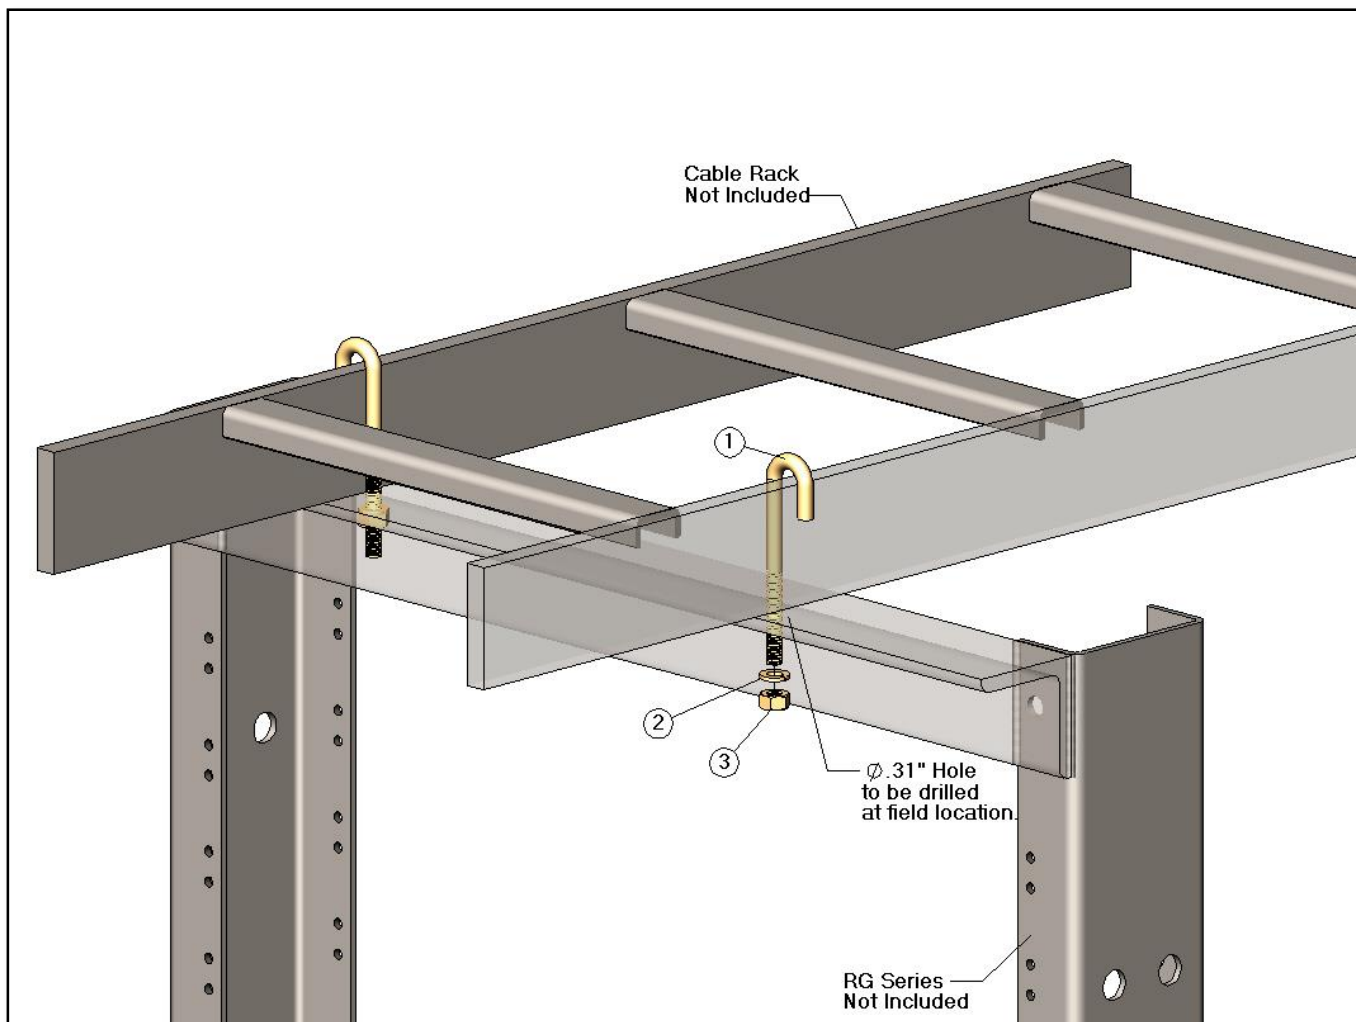

JBA430x Series - J Bolt Assembly - Cable Rack to RG Top Angle

JBA4301 - J Bolt Assembly
1.50" Cable Rack to RG Top Angle

Item	CSF P/N#	QTY	Description
1	JB243	2	1/4-20 - J Bolt
2	LW154	2	1/4" Spring Lock Washer
3	HN144	2	1/4-20 Hex Nut

JBA4302 - J Bolt Assembly
2.00" Cable Rack to RG Top Angle

Item	CSF P/N#	QTY	Description
1	JB242	2	1/4-20 - J Bolt
2	LW154	2	1/4" Spring Lock Washer
3	HN144	2	1/4-20 Hex Nut

Notes:

- Cable Rack - Not Included
- RG Series - Formed Relay Rack - Not Included
- Finish: zinc yellow